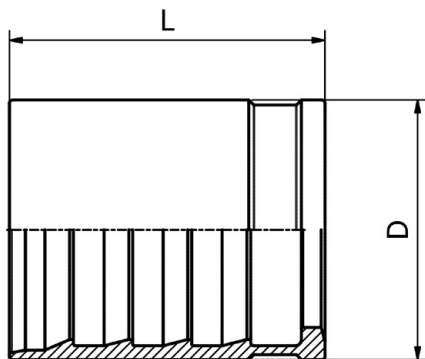

FERRULE

M00310/M00321

**NO-SKIVE FERRULE
FOR TEXTILE BRAID HOSES**

PART. REF.	HOSE BORE			DIMENSIONS mm							
	DN	Dash	inch			D	L				
M00310-03	5	- 3	3/16"			17.5	27.0				
M00310-04	6	- 4	1/4"			19.3	30.0				
M00310-05	8	- 5	5/16"			21.0	32.0				
M00310-06	10	- 6	3/8"			24.0	32.0				
M00310-08	12	- 8	1/2"			28.4	34.0				
M00310-10	16	- 10	5/8"			33.0	37.0				
M00321-12	19	- 12	3/4"			37.0	43.0				
M00310-16	25	- 16	1"			43.5	51.0				
M00310-20	31	- 20	1.1/4"			50.0	59.0				

113 FITTINGS

FERRULE

M00820/M00830

**NO-SKIVE FERRULE
FOR COMPACT HOSES**

PART. REF.	HOSE BORE			DIMENSIONS mm							
	DN	Dash	inch			D	L				
M00820-03	5	- 3	3/16"			14.0	26.4				
M00830-04	6	- 4	1/4"			18.0	29.6				
M00830-05	8	- 5	5/16"			19.0	31.9				
M00820-06	10	- 6	3/8"			22.0	32.9				
M00820-08	12	- 8	1/2"			26.0	33.9				
M00820-10	16	- 10	5/8"			29.0	35.9				
M00820-12	19	- 12	3/4"			33.0	41.7				
M00820-16	25	- 16	1"			41.0	49.7				
M00820-20	31	- 20	1.1/4"			48.0	57.0				
M00820-24	38	- 24	1.1/2"			55.5	66.0				
M00820-32	51	- 32	2"			68.6	70.0				